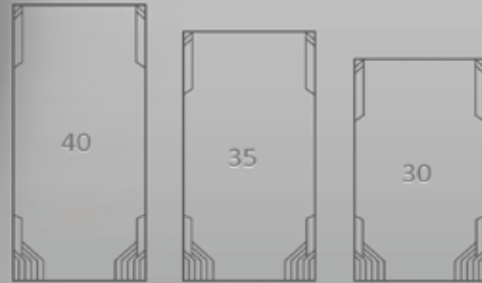

Whitsunday

Measurements are approximate. Drawings not to scale.

From Yes..... to Swimming in less time than you think.

Because Barrier Reef brand pools are built under ideal factory conditions the time spent completing the project is much less than other types of construction. The disruption and building time is kept to a minimum. This means a pool that is surprisingly affordable. The Barrier Reef structure uses no fillers that could adversely affect structural integrity. Our manufacturing process uses only the highest quality and purest components with no inert ingredients. The glass fiber laminate application process exceeds US standards. Your Barrier Reef pool will be able to withstand ground movement and frost heaves - the structure is so strong that it comes with a lifetime warranty and a transferable ownership option. Because Barrier Reef Pools has been using our Sparkle finish for two decades we offer an unprecedented 15-year finish warranty, the longest and most comprehensive in the industry.

Whitsunday Features:

1. Wide-Access Entry Stairway
2. Energizer seat option.
3. Seven fabulous colors that Sparkle in the sun.
4. Bench seating for your guests
5. Swim ledge
6. Contemporary styling
7. In three sizes

New for 2012...A reinvention of a Classic swimming pool shape. The Whitsunday range of rectangle pools. In three sizes with depths available to almost 7 feet. Designed for maximum swim room, the side entry steps allow access to the full pool length for exercise and swimming laps. Deep end benches and steps make the most of space for relaxing and entertaining after you workout. The Classic shape makes it easy to add a automatic cover option. The dual easy side steps allows maximum swim length for exercise laps. Wouldn't a Whitsunday look good in your yard?